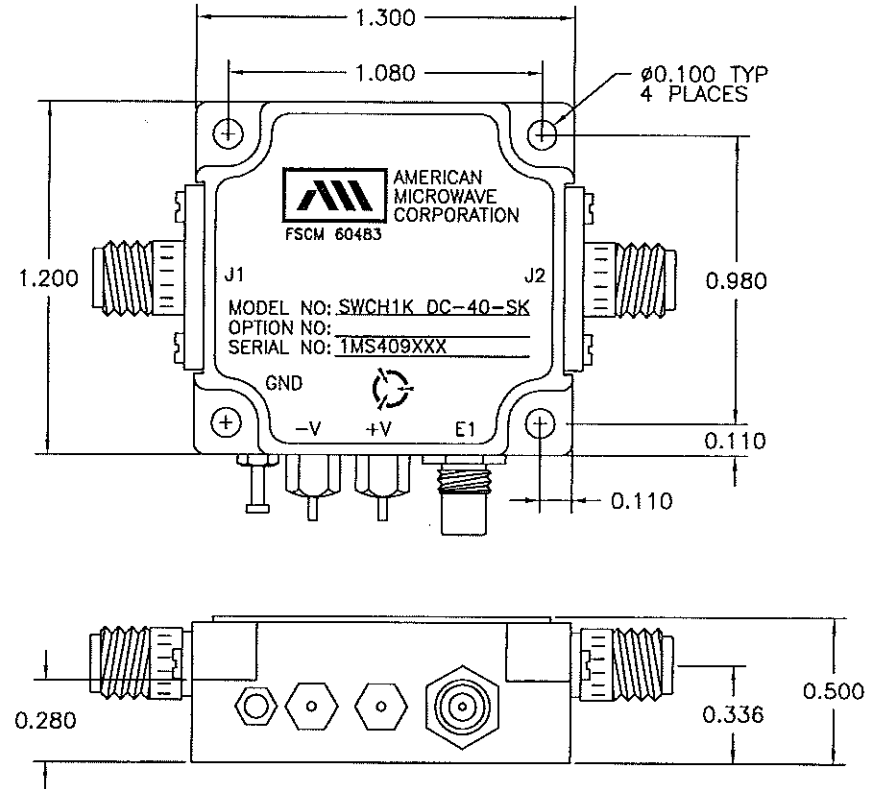

DESCRIPTION

AMC MODEL SWCH1K-DC40-SK IS A TERMINATED SPST SWITCH WITH A FREQUENCY RANGE OF DC TO 40 GHz.

FEATURES

- HIGH FREQUENCY
- WIDE BANDWIDTH
- FAST RISE TIMES
- MINIATURE SIZE
- LOW POWER

SPECIFICATIONS

- FREQUENCY RANGE.....DC TO 40 GHz
- INSERTION LOSS.....6.8dB MAXIMUM
- ISOLATION.....55dB MINIMUM
- VSWR.....2.2:1 MAXIMUM
- RISE/FALL TIME *.....1ns MAXIMUM
- SWITCHING TIME *.....6ns MAXIMUM
- CONTROL.....TTL "1"=ON (STANDARD)
- RF POWER.....17dBm MAXIMUM
- DC on RF INPUT.....±0.5V MAXIMUM
- CONNECTORS
 - RF IN/OUT.....K Connector 2.92mm
 - CONTROL.....SMC
 - POWER.....SOLDER PINS
- DC POWER
 - +V.....+8V TO +15V @ 15mA MAXIMUM
 - V.....-8V TO -15V @ 40mA MAXIMUM
- SIZE.....1.20" x 1.30" x 0.50"

ALL DIMENSIONS ARE IN INCHES
 TOLERANCES:
 X.XX ±0.020
 X.XXX ±0.010

REVISIONS				
ZONE	REV.	DESCRIPTION	DATE	APPROVED
	-	ORIGINAL RELEASE JOB# 409222-1N	11/08/04	<i>SJC</i>
	A	SEE ECR# 09-025	6/3/09	<i>LA</i>